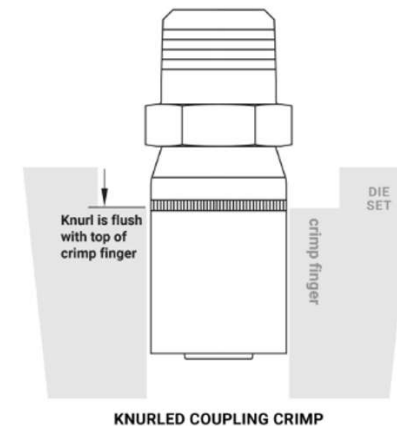

## 6GC SERIES - Crimp Specifications

Size	Hose	O.D.
3/4"	R13 (RC13)	1.430
1"	R13 (RC13)	1.740
1-1/4"	R13 (RC13)	2.150
1-1/2"	R13 (RC13)	2.450
2"	R13 (RC13)	3.035

3/4"	R15 (RC15)	1.430
1"	R15 (RC15)	1.740
1-1/4"	R15 (RC15)	2.150
1-1/2"	R15 (RC15)	2.450

5/8"	4SH	1.270
3/4"	4SH	1.430
1"	4SH	1.740

3/4"	DHEXR13	1.430
1"	DHEXR13	1.740
1-1/4"	DHEXR13	2.150
1-1/2"	DHEXR13	2.450
2"	DHEXR13	3.035

Size	Hose	O.D.
3/4"	CS-FLEX 4	1.430
1"	CS-FLEX 4	1.740

3/4"	CS-FLEX 5	1.430
1"	CS-FLEX 5	1.740
2"	CS-FLEX 5	2.975

3/4"	CS-FLEX 6	1.430
1"	CS-FLEX 6	1.740
1-1/4"	CS-FLEX 6	2.150
1-1/2"	CS-FLEX 6	2.450

After crimping verify the crimp O.D. with a caliper to ensure proper crimp dimensions.  
Finished hose crimp tolerance is +/- .005